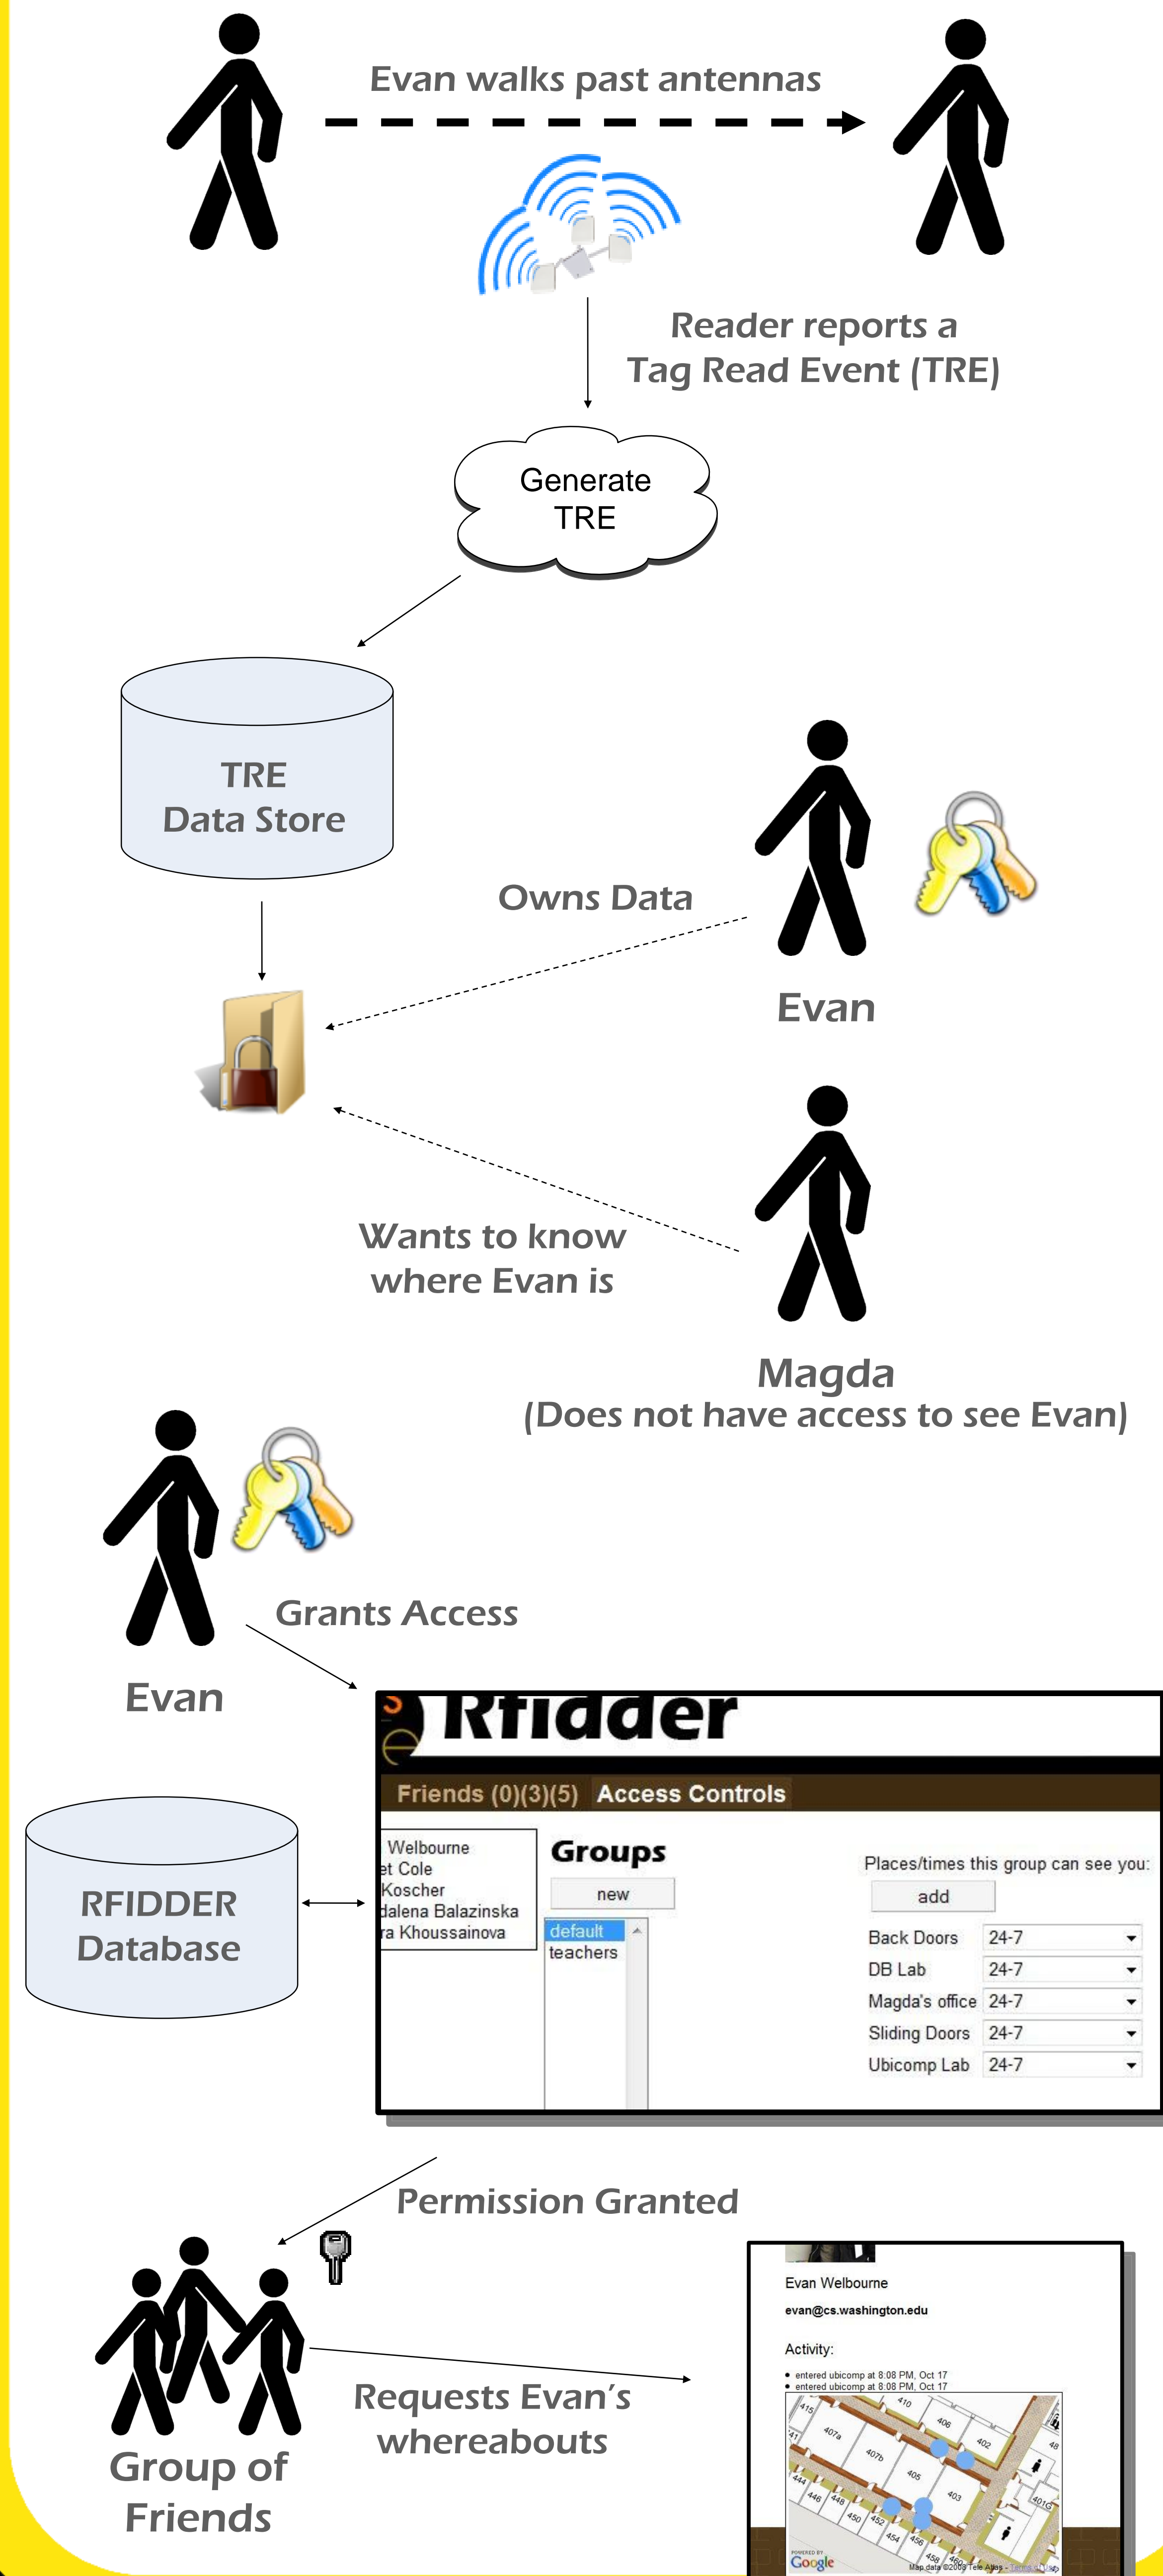

## A Friend Finder for an RFID World

### Current Features

- **Manage Friends:**
  - Add / Remove friends
  - Request and authorize friends
- **Track friends**
  - Most recent event
  - Specified past events
  - Event feed
- **Manage privacy settings**
  - Grant and restrict access to view information
  - Adjust privacy settings specific to groups of friends

### How it Works