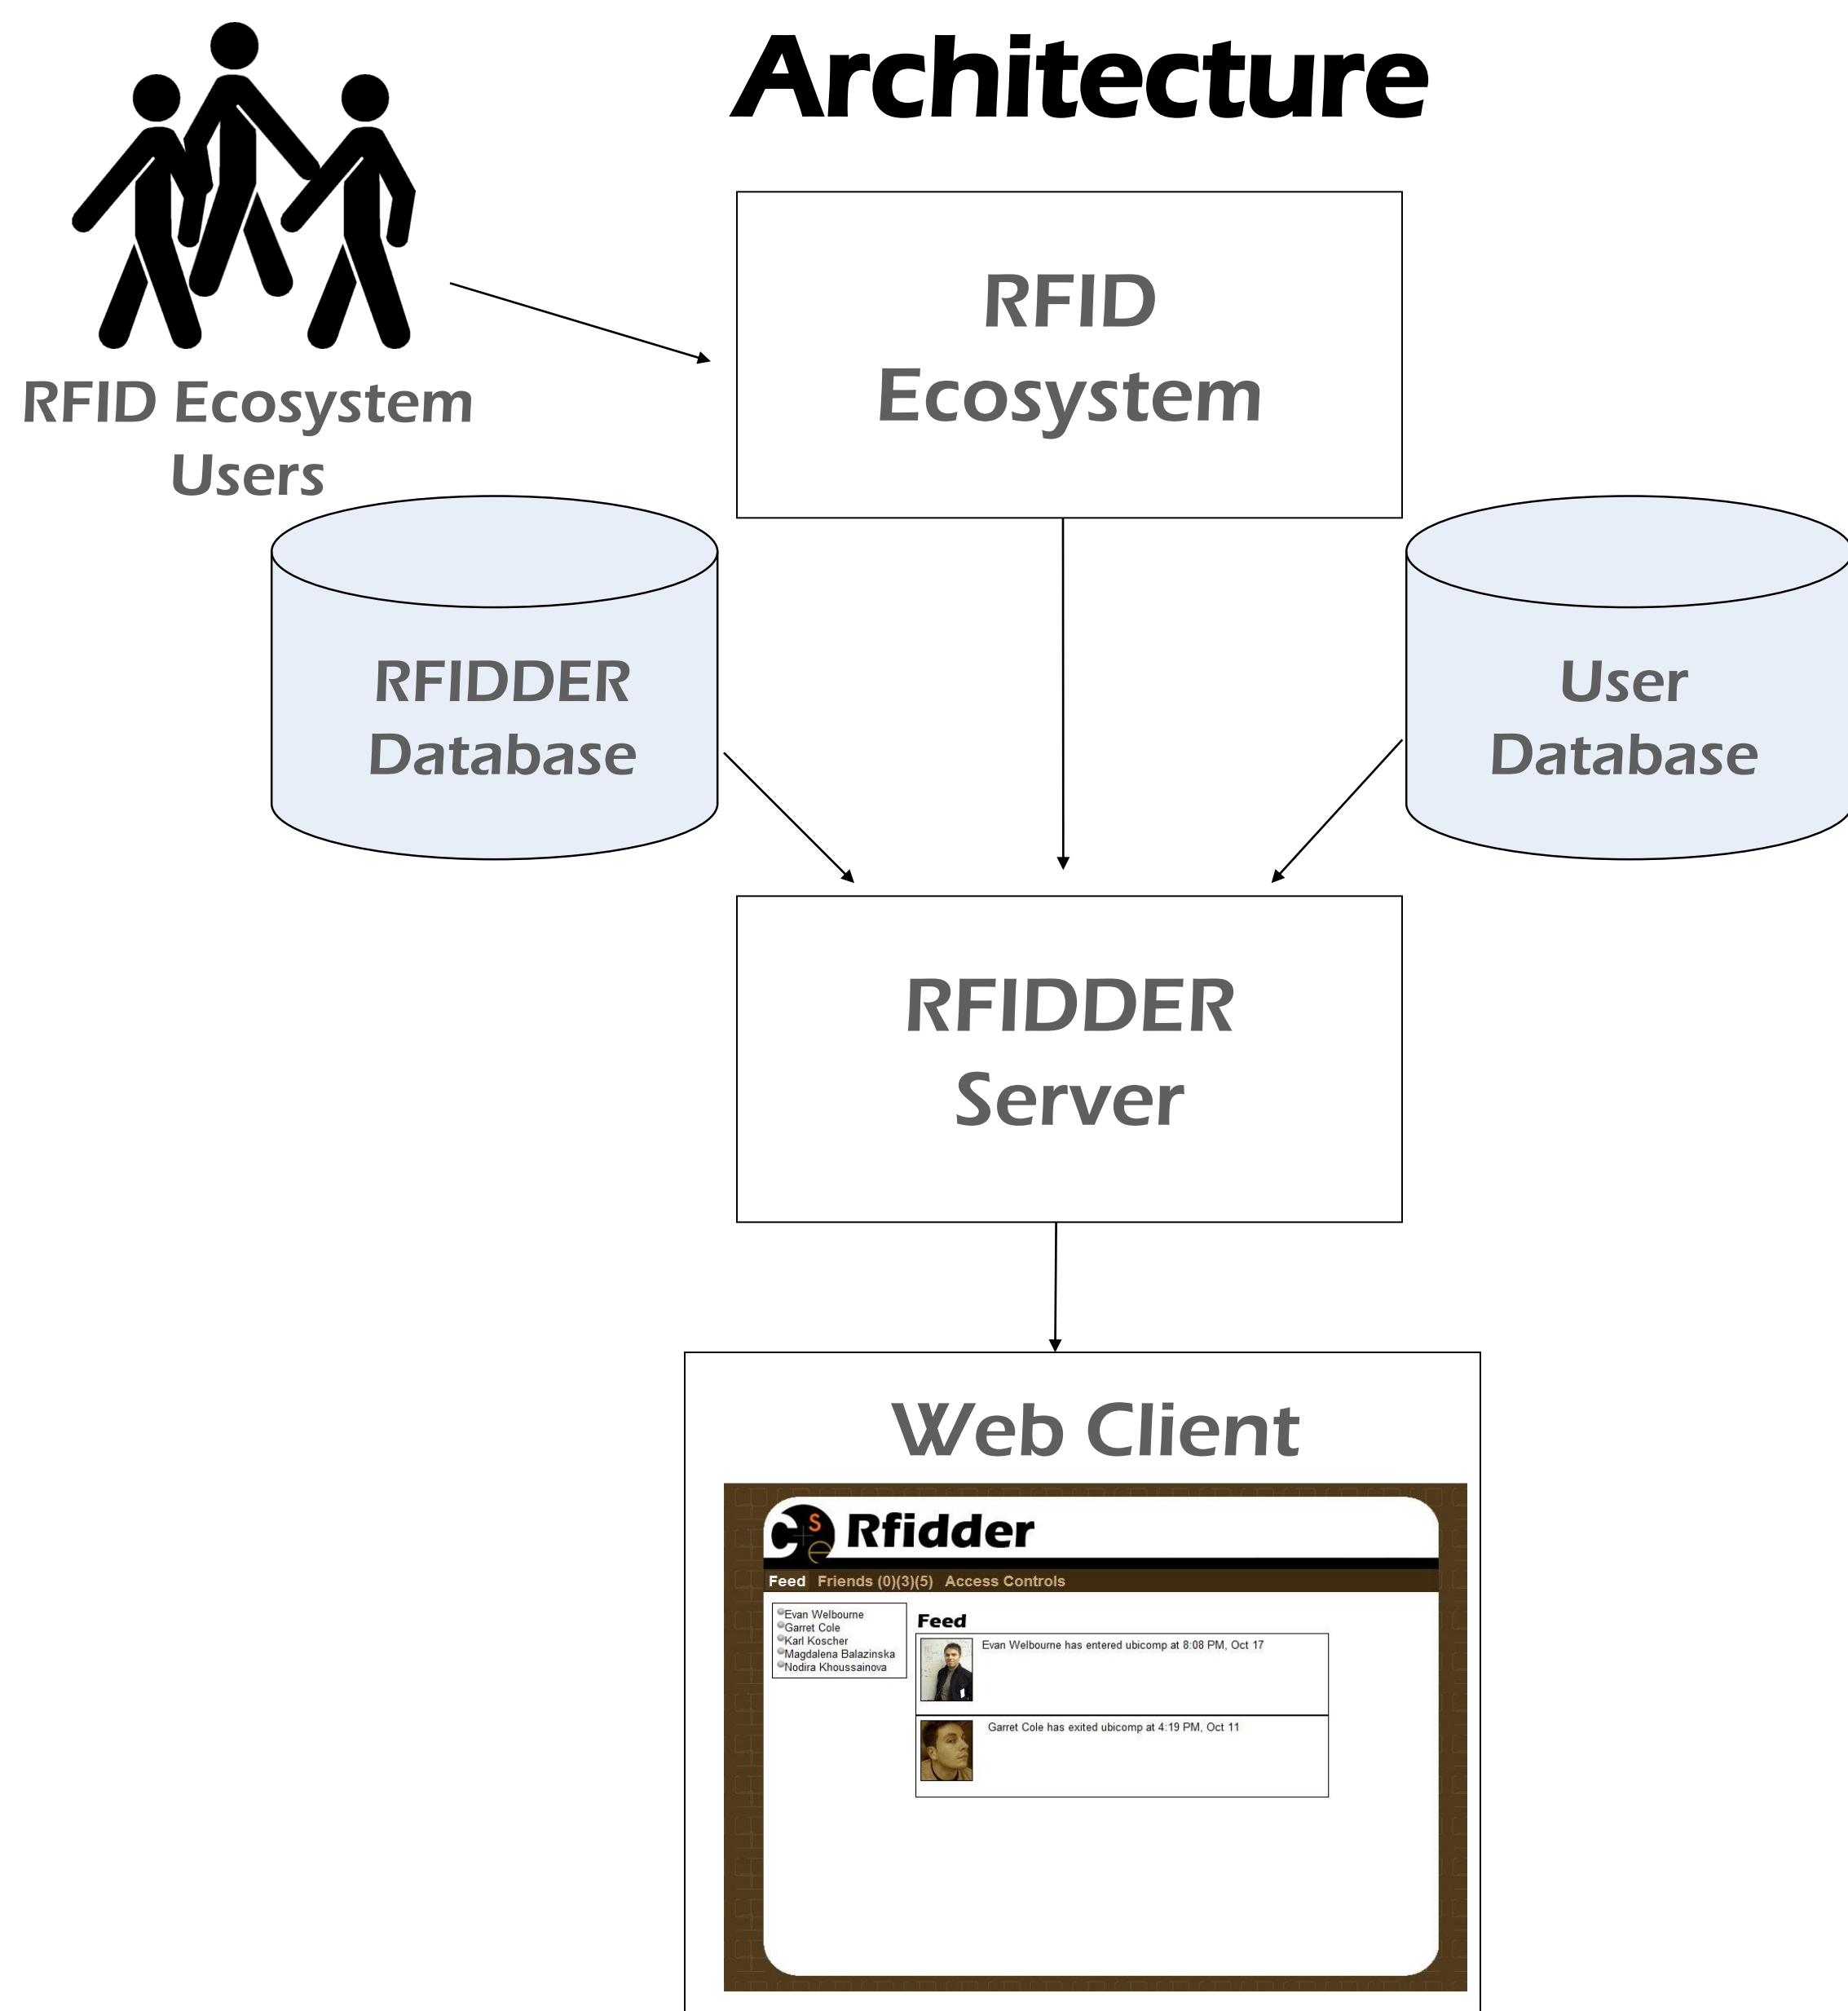

Architecture

Sam Raymer, Garret Cole, Andy Sun, Evan Welbourne, and the RFID Ecosystem Team